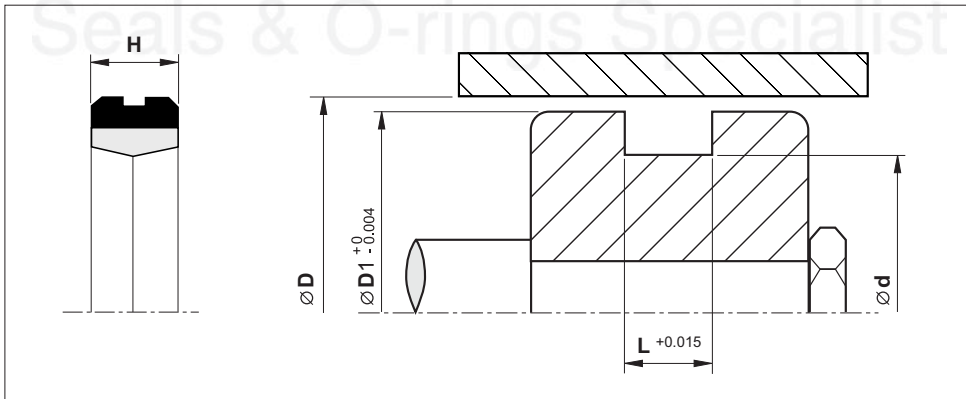

Installation Recommendation

Surface roughness

$\mu\text{in CLA}$

Sliding surface
Surface of housing
Sides of housing

4 to 16
63 max
125 max