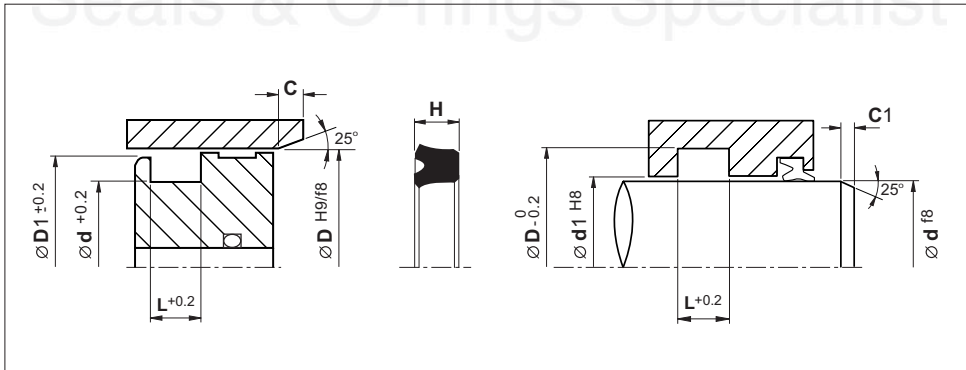

Installation Recommendation

Surface roughness	Ra	Rt	Chamfers		
Sliding surface	$\leq 0.3 \mu\text{m}$	$\leq 4 \mu\text{m}$	D	C	C1
Surface of housing	$\leq 1.8 \mu\text{m}$	$\leq 10 \mu\text{m}$	< 36	3.0	1.5
Sides of housing	$\leq 3.0 \mu\text{m}$	$\leq 16 \mu\text{m}$	36-95	3.5	3.0
			95-190	4.0	4.0
			190-800	5.0	5.0